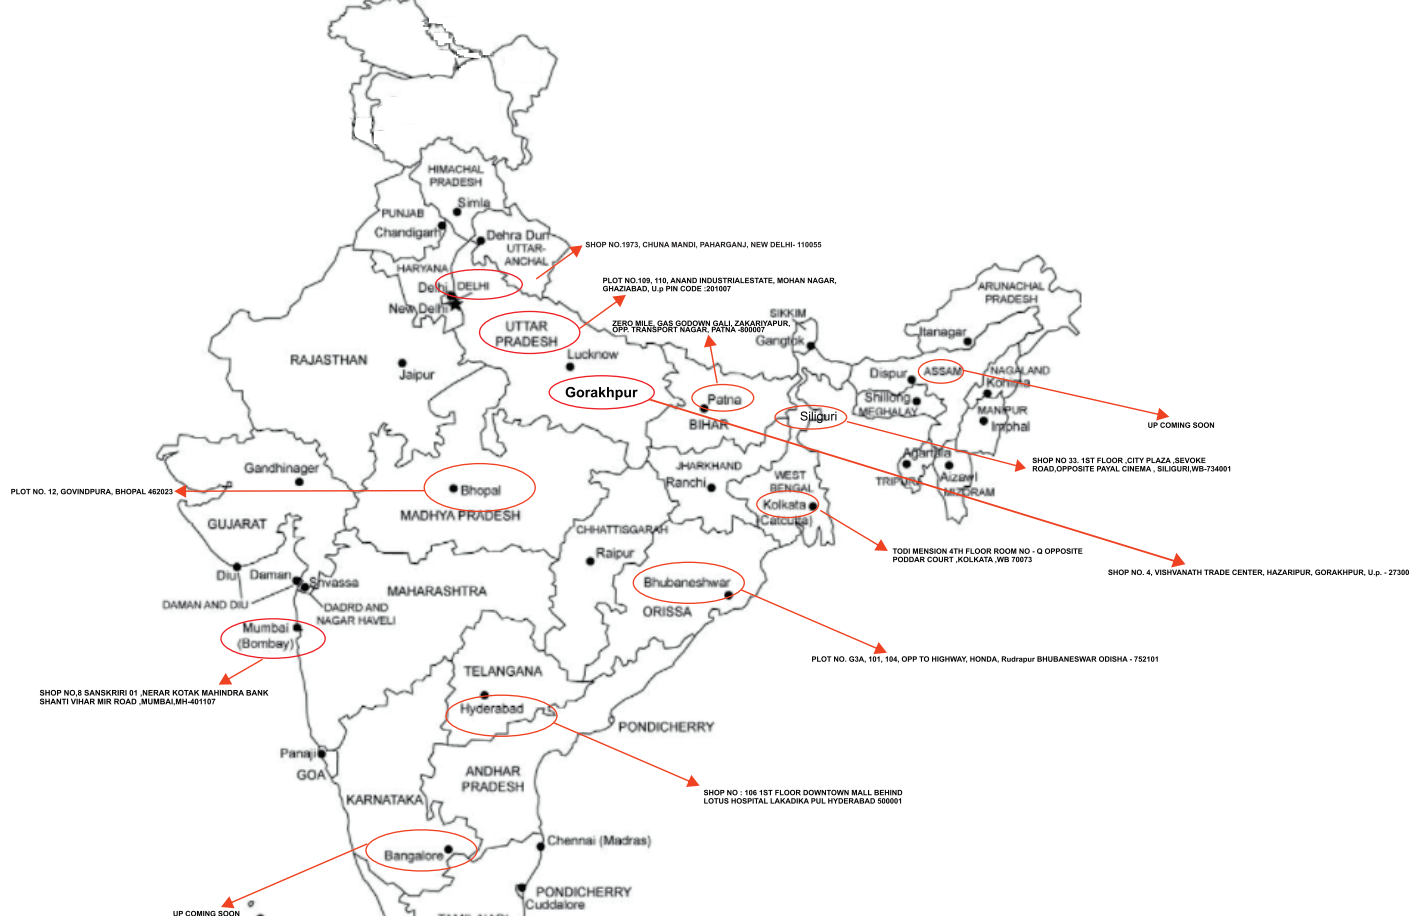

Original ICC Profiles

Print Sharpness Quality

Goldtech Graphics Pvt. Ltd.

Corp. Office: Shop No.1973, Chuna Mandi, Paharganj, New Delhi - 110055
Factory: Plot No.109/110, Anand Industrial Estate, Bokan Nagar, Contact : +91-9818-3609-56, +91-9205-131374 E-mohal : goldtechgraphics@gmail.com
Website : www.goldtechgraphicsinfo.com www.goldtechgraphics.com/shop.com

BRANCHES:

- **Bhopal** : Plot No. 12, Govindpura, Bhopal, Madhya Pradesh - 462023 Contact No.+91-9810897344
- **Kolkata** : Office No. 4Q, 4th Floor, Toddi Mension, Opp. Poddar Court, Kolkata, W.B. -700073 Contact No.+91-880045167
- **Siliguri** : Shop No. 33, 1st Floor, City Plaza, Sevoke Road, Opp. Payal Cinema, Siliguri, W.B. -734001 Contact No.+91-8882264736
- **Hyderabad** : Shop No.106, First Floor, DownTown Mall, Lakdi-Ka-Pul, Hyderabad, Telangana- 500001 Contact No.+91-7386062459
- **Mumbai** : Shop No.8, Sanskruti 1, Behind Kotak Bank, Shanti Vihar, Mira Road East, Mumbai M.H.- 401107 Contact No. +91-8668879074
- **Bhubaneswar** : Plot No. G3A, 101, 104, Opp to Highway, Honda, Rudrapur, Bhubaneswar, Odisha - 752101 Contact No. +91-9088660669
- **Patna** : Zero Mile, Gas Godown Gali, Zakariyapur, Opp. Transport Nagar, Patna, Bihar -800007 Contact No. +91-9279490208
- **Gorakhpur** : Shop. No. 4, Vishvanath Trade Center, Hazaripur, Gorakhpur, U.P. - 273001 Contact No. +91-6387392226