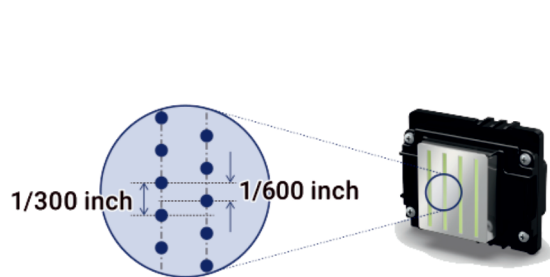

Pantherjet Eco-Solvent Printer

Specification	Pantherjet i3200/1	Pantherjet i3200/2
Printhead	Micro piezo i3200 print head	
Inks	Eco-Solvent based	
Maximum printing width	150cm	180cm
Resolution	720dpi, 1440dpi, 2880dpi	
Printing modes	3pass, 4pass, 6pass, 8pass, 12pass	
Speed with single Print head	20m²/h, 14m²/h, 10m²/h, 7m²/h, 5.5m²/h	
Speed with two Print heads	40m²/h, 28m²/h, 20m²/h, 14m²/h, 11 m²/h	
Ink cassette capacity	1000cc/color	
Three heating sections	None	Pre-heater, printing bed heater, rear heater 30 °C- 65°C
Picture drying system	Standard configuration: Infrared heating with fan drying system	
Auto feeding/collecting system	Standard configuration	
Environmental conditions	Temperature 15-25°C Relative Humidity : 40%-65%	
Dimensions(L*W*H)/Weight	240x75x130cm	Gross Weight: 300kg: Net Weight: 200kg

*Note: Printing Speed is vary on Father Mode & Quality Mode

New Variable Dot Technology

Goldtech unique Variable Sized Droplet technology (VSDT) delivers smooth gradation by freely control to eject the droplet volume.